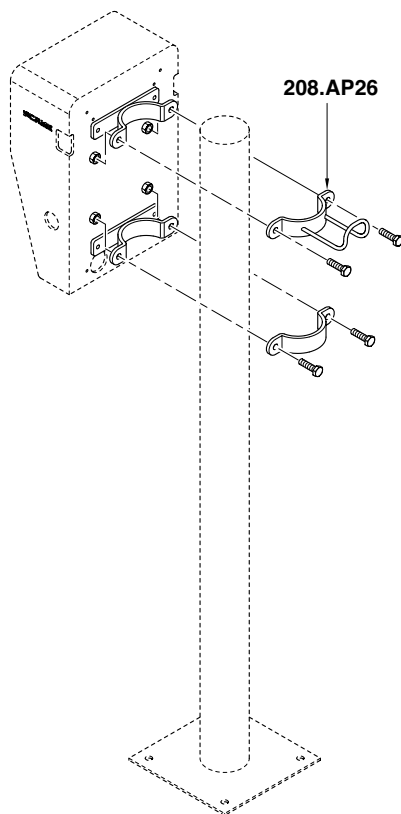

ART. 208AP25 - 208.AP25L - 208AP26

**InfoTECH**

ITALY	WORLDWIDE
Numero Verde	ScameOnLine
<b>800-018009</b>	www.scame.com
	e-mobility@scame.com

Nota: 208.AP25L solo per pali Ø 140mm  
Note: 208.AP25L to be used with pole Ø 140mm only