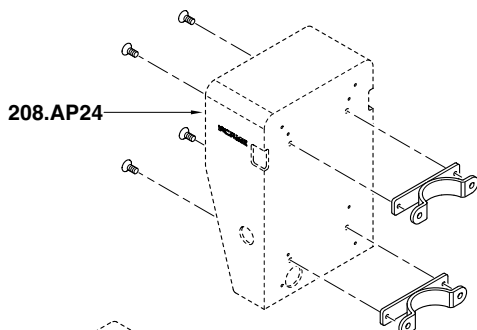

ART. 208AP25 - 208.AP25L - 208AP26

**InfoTECH**

ITALY	WORLDWIDE
Numero Verde	ScameOnLine
<b>800-018009</b>	www.scame.com
	e-mobility@scame.com

Nota: 208.AP25L solo per pali Ø 140mm  
Note: 208.AP25L to be used with pole Ø 140mm only