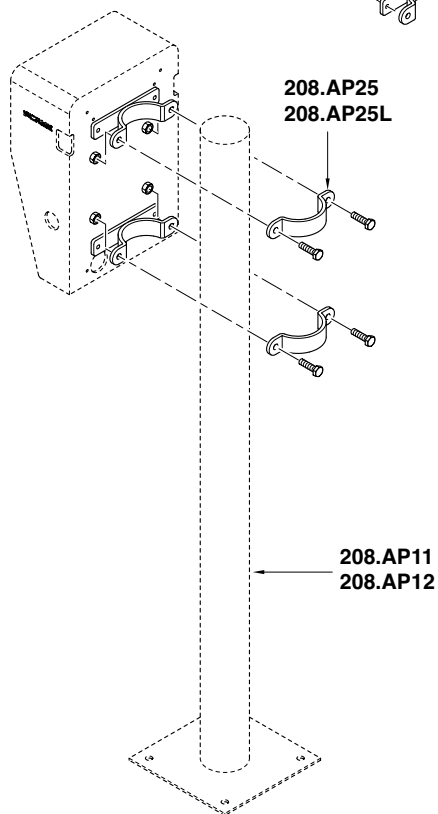

ART. 208AP25 - 208.AP25L - 208AP26

**InfoTECH**

ITALY	WORLDWIDE
Numero Verde	ScameOnLine
<b>800-018009</b>	www.scame.com
	e-mobility@scame.com

Nota: 208.AP25L solo per pali Ø 140mm  
Note: 208.AP25L to be used with pole Ø 140mm only